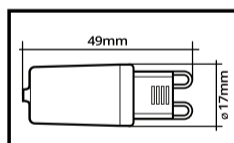

Ref. NL22G9W3.5DIM-51D-B

3,5W | 300 lm (360°) | 4.000K

Casquilho: G9 | Fluxo regulável

Ref. NL22G9W3.5DIM-51D-S

3,5W | 300 lm (360°) | 6.000K

Casquilho: G9 | Fluxo regulável

LUMIT®

LUMIT®