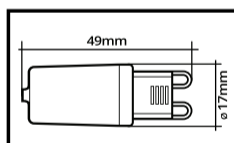

Ref. NL22G9W3.5DIM-51D-B

3,5W | 300 lm (360°) | 4.000K

Casquilho: G9 | Fluxo regulável

Ref. NL22G9W3.5DIM-51D-S

3,5W | 300 lm (360°) | 6.000K

Casquilho: G9 | Fluxo regulável

LUMIT®

LUMIT®