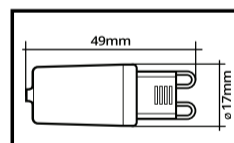

NOVIDADES

candeeiros . lâmpadas . componentes

Lâmpadas G9 LED – REGULÁVEIS

Série
NL G9

LUMIT®

Ref. NL22G9W3.5DIM-51D-A

3,5W | 300 lm (360°) | 3.000K

Casquilho: G9 | Fluxo regulável

Ref. NL22G9W3.5DIM-51D-B

3,5W | 300 lm (360°) | 4.000K

Casquilho: G9 | Fluxo regulável

Ref. NL22G9W3.5DIM-51D-S

3,5W | 300 lm (360°) | 6.000K

Casquilho: G9 | Fluxo regulável

LUMIT®

LUMIT®

LUMIT®

VEJA TODOS OS PRODUTOS EM WWW.INTERLUSA.COM

SIGA-NOS NO FACEBOOK

VENDA A PROFISSIONAIS E REVENDEDORES | PARA MAIS INFORMAÇÕES CONTACTE-NOS OU CONSULTE O NOSSO WEBSITE

Interlusa® — Manfred H. Müller & Ca. Lda.

Estrada Interior da Circunvalação 12477 | 4100-178 Porto, Portugal

+351 22 610 23 93

+351 22 610 34 23

WWW.INTERLUSA.COM

rlight@interlusa.com