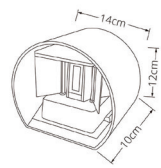

SALAS

IP65

Aplique

P.V.P. 20,40 €

REF A21960601B

- 💡 LED 2x3W (inc.)
- ☀️ 500 lm
- 4000 K
- 📏 14x12x10cm
- 🔗 Alumínio+Vidro