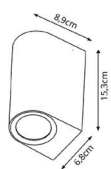

VEIGA

▲IP44

Aplique

P.V.P. 12,40 €

REF 163160201

💡 GU10 2xMax.7W (não inc.)

📏 6,8x8,9x15,3cm

💎 ABS+PC