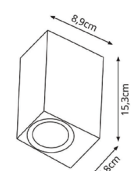

VEZ

▲IP44

Aplique

P.V.P. 12,00 €

REF 163260209

💡 GU10 2xMax.7W (não inc.)

📏 6,8x8,9x15,3cm

💎 ABS+PC