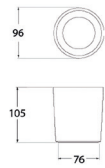

LIVIA

▲ IP55

Plafond

P.V.P. 28,71 €

REF 2A9.000.000.WXL1K

- 💡 GU10 1x6W (inc.)
- 💡 615 lm
- 🌈 2700/4000 K
- 📏 10,5x9,6cm
- 📦 Resina + PC