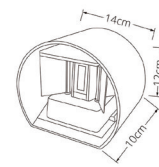

SALAS

IP65

Aplique

P.V.P. 20,40 €

REF A21960609B

- 💡 LED 2x3W (inc.)
- ☀️ 500 lm
- 4000 K
- 📏 14x12x10cm
- 🔗 Alumínio+Vidro