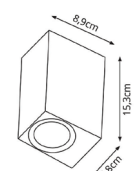

VEZ

▲IP44

Aplique

P.V.P. 12,40 €

REF 163260201

💡 GU10 2xMax.7W (não inc.)

📏 6,8x8,9x15,3cm

💎 ABS+PC