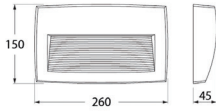

💡 R7s (118mm) 1x7.5W (inc.)

💡 790 lm

💡 2700/4000/6500 K

📏 19x4,5x15cm

📏 Resina

LORENZA

▲ IP55

Aplique