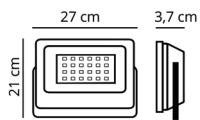

X2 SUPERVISION

IP65

Projector

P.V.P. 25,20 €

REF 2180043

- 💡 LED 1x100W (inc.)
- ☀️ 10000 lm
- 6500 K
- 📏 27x3,7x21cm
- 🔷 Alumínio e Vidro