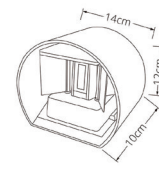

SALAS

IP65

Aplique

P.V.P. 20,40 €

REF A21960601A

- 💡 LED 2x3W (inc.)
- ☀️ 500 lm
- 3000 K
- 📏 14x12x10cm
- 🔗 Alumínio+Vidro