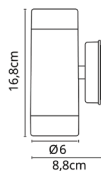

TUELA

IP44

Aplique P.V.P. 13,60 €

REF 101260201

💡 GU10 2xMax.7W (não inc.)

📏 8,8x16,8cm

💎 PC+PP