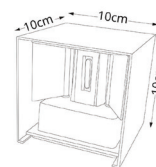

Applique

P.V.P. 20,40 €

REF A21861001S

- 💡 LED 2x5W (inc.)
- 💡 800 lm
- 6500 K
- 📏 10x10x10cm
- 📏 Alumínio+Vidro