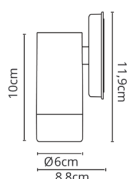

APLIQUES & PLAFONDS

TUELA

IP44

Aplique P.V.P. 12,60 €

REF 101260101

💡 GU10 1xMax.7W (não inc.)

📏 8,8x11,9cm

💎 PC+PP