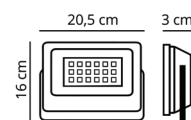

X2 SUPERVISION

▲ IP65

Projector P.V.P. 11,80 €

REF 2180033

- 💡 LED 1x50W (inc.)
- 💡 5000 lm
- 6500 K
- 📏 20,5x3x16cm
- 📦 Alumínio e Vidro