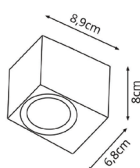

VEZ

▲IP44

Aplique

P.V.P. 9,80 €

REF 163260101

💡 GU10 1xMax.7W (não inc.)

📏 6,8x8,9x8cm

💎 ABS+PC