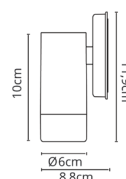

TUELA

IP44

Aplique P.V.P. 11,20 €

REF 101260109

💡 GU10 1xMax.7W (não inc.)

📏 8,8x11,9cm

💎 PC+PP