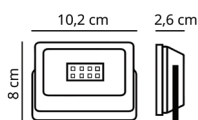

X2 SUPERVISION

▲ IP65

Projector

P.V.P. 5,60 €

REF 2183004

- 💡 LED 1x10W (inc.)
- 💡 1000 lm
- 2700 K
- 📏 10,2x2,6x8cm
- 📦 Alumínio e Vidro