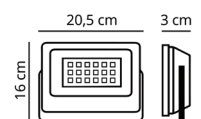

X2 SUPERVISION

▲ IP65

Projector

P.V.P. 12,40 €

REF 2183034

- 💡 LED 1x50W (inc.)
- 💡 5000 lm
- 2700 K
- 📏 20,5x3x16cm
- 📦 Alumínio e Vidro