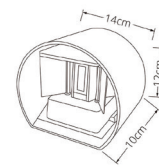

SALAS

IP65

Aplique

P.V.P. 20,40 €

REF A21960601S

- 💡 LED 2x3W (inc.)
- ☀️ 500 lm
- 6500 K
- 📏 14x12x10cm
- 🔗 Alumínio+Vidro