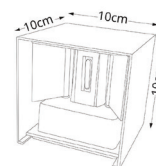

Applique

P.V.P. 20,40 €

REF A21861009B

- 💡 LED 2x5W (inc.)
- 💡 800 lm
- 4000 K
- 📏 10x10x10cm
- 📏 Alumínio+Vidro