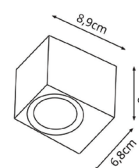

VEZ

▲IP44

Aplique

P.V.P. 9,40 €

REF 163260109

💡 GU10 1xMax.7W (não inc.)

📏 6,8x8,9x8cm

💎 ABS+PC