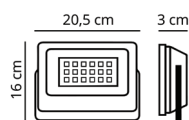

X2 SUPERVISION

▲ IP65

Projector P.V.P. 11,80 €

REF 2180032

- 💡 LED 1x50W (inc.)
- 💡 5000 lm
- 4000 K
- 📏 20,5x3x16cm
- 📦 Alumínio e Vidro