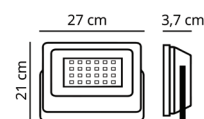

X2 SUPERVISION

▲ IP65

Projector P.V.P. 25,20 €

REF 2180042

- 💡 LED 1x100W (inc.)
- 💡 10000 lm
- 4000 K
- 📏 27x3,7x21cm
- 📦 Alumínio e Vidro