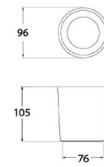

LIVIA

▲ IP55

Plafond

P.V.P. 28,71 €

REF 2A9.000.000.AXL1K

- 💡 GU10 1x6W (inc.)
- 💡 615 lm
- 🌈 2700/4000 K
- 📏 10,5x9,6cm
- 📦 Resina + PC