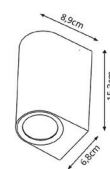

VEIGA

▲IP44

Aplique

P.V.P. 12,00 €

REF 163160209

💡 GU10 2xMax.7W (não inc.)

📏 6,8x8,9x15,3cm

💎 ABS+PC