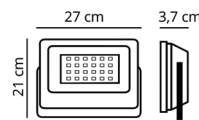

X2 SUPERVISION

IP65

Projector

P.V.P. 25,20 €

REF 2180044

- 💡 LED 1x100W (inc.)
- ☀️ 10000 lm
- 2700 K
- 📏 27x3,7x21cm
- 🔷 Alumínio e Vidro