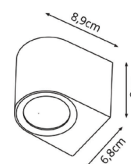

VEIGA

IP44

Aplique P.V.P. 9,40 €

REF 163160109

💡 GU10 1xMax.7W (não inc.)

📏 6,8x8,9x8cm

💎 ABS+PC