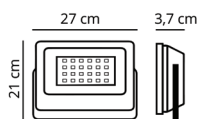

X2 SUPERVISION

IP65

Projector P.V.P. 26,20 €

REF 2183044

- 💡 LED 1x100W (inc.)
- ☀️ 10000 lm
- 2700 K
- 📏 27x3,7x21cm
- 🔧 Alumínio e Vidro