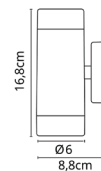

TUELA

IP44

Aplique P.V.P. 12,60 €

REF 101260209

💡 GU10 2xMax.7W (não inc.)

📏 8,8x16,8cm

💎 PC+PP