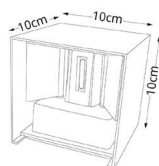

Applique

P.V.P. 20,40 €

REF A21861009A

- 💡 LED 2x5W (inc.)
- 💡 800 lm
- 3000 K
- 📏 10x10x10cm
- 📏 Alumínio+Vidro