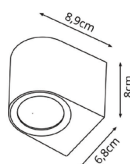

VEIGA

IP44

Aplique P.V.P. 9,80 €

REF 163160101

💡 GU10 1xMax.7W (não inc.)

📏 6,8x8,9x8cm

💎 ABS+PC