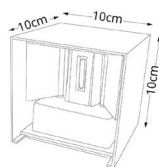

Applique

P.V.P. 20,40 €

REF A21861001B

- 💡 LED 2x5W (inc.)
- 💡 800 lm
- 4000 K
- 📏 10x10x10cm
- 📏 Alumínio+Vidro