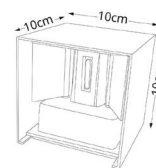

Applique

P.V.P. 20,40 €

REF A21861001A

- 💡 LED 2x5W (inc.)
- 💡 800 lm
- 3000 K
- 📏 10x10x10cm
- 📏 Alumínio+Vidro