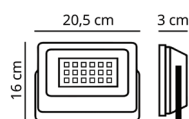

REF 2180033

- 💡 LED 1x50W (inc.)
- 💡 5000 lm
- 6500 K
- 📏 20,5x3x16cm
- 📦 Alumínio e Vidro

X2 SUPERVISION

▲ IP65

Projector P.V.P. 11,80 €

REF 2180034

- 💡 LED 1x50W (inc.)
- 💡 5000 lm
- 2700 K
- 📏 20,5x3x16cm
- 📦 Alumínio e Vidro