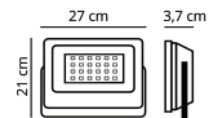

X2 SUPERVISION

IP65

Projector P.V.P. 11,80 €

- REF 2180034
- 💡 LED 1x50W (inc.)
- 💡 5000 lm
- 2700 K
- 📏 20,5x3x16cm
- 🔷 Alumínio e Vidro

X2 SUPERVISION

IP65

Projector P.V.P. 25,20 €

- REF 2180042
- 💡 LED 1x100W (inc.)
- 💡 10000 lm
- 4000 K
- 📏 27x3,7x21cm
- 🔷 Alumínio e Vidro