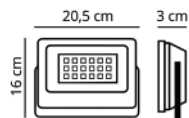

X2 SUPERVISION

IP65

Projector P.V.P. 11,80 €

- REF 2180034
- 💡 LED 1x50W (inc.)
- 💡 5000 lm
- 2700 K
- 📏 20,5x3x16cm
- 🔷 Alumínio e Vidro