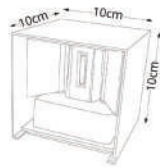

REF A21861001B

LED 2x5W (inc.)

800 lm

4000 K

10x10x10cm

Alumínio+Vidro

SOR

IP65