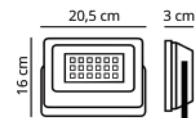

X2 SUPERVISION

IP65

Projector P.V.P. 11,80 €

- REF 2180033
- 💡 LED 1x50W (inc.)
- 💡 5000 lm
- 6500 K
- 📏 20,5x3x16cm
- 🔷 Alumínio e Vidro