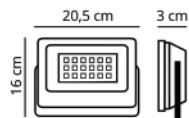

X2 SUPERVISION

IP65

Projector P.V.P. 11,80 €

- REF 2180032
- 💡 LED 1x50W (inc.)
- 💡 5000 lm
- 4000 K
- 📏 20,5x3x16cm
- 🔷 Alumínio e Vidro