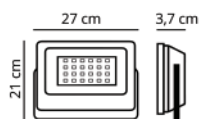

X2 SUPERVISION

▲ IP65

Projector P.V.P. 25,20 €

REF 2180043

- 💡 LED 1x100W (inc.)
- 💡 10000 lm
- 6500 K
- 📏 27x3,7x21 cm
- 🔷 Alumínio e Vidro