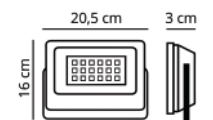

X2 SUPERVISION

IP65

Projector

P.V.P. 12,40 €

REF 2183034

- LED 1x50W (inc.)
- 5000 lm
- 2700 K
- 20,5x3x16cm
- Alumínio e Vidro