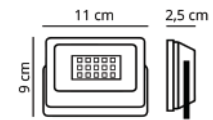

X2 ECOVISION PRISMA

IP65

Projector

P.V.P. 14,40 €

REF 229203

- LED 1x20W (inc.)
- 1600 lm
- 6400 K
- 11x2,5x9cm