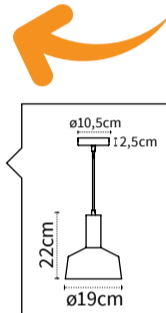

- ④ Ref. 117070101 | branco
- ⑤ Ref. 117070109 | preto
- ⑥ Ref. 117070111 | cobre

Cand. de mesa | 1xE14 máx.25W
(lâmpada não incluída)

Candeeiro de mesa

Candeeiro de pé

- ⑦ Ref. 117040101 | branco
- ⑧ Ref. 117040109 | preto
- ⑨ Ref. 117040111 | cobre