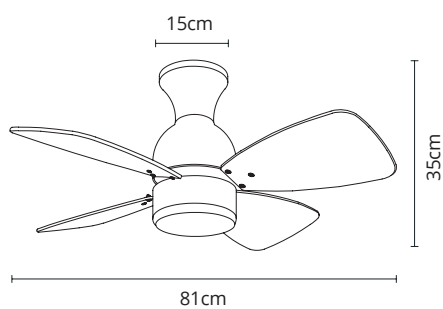

🔍 Cristal + Metal + MDF

Vidro

🕒 1/2/4h

1

2

3

LED

CONSUMO
Consumo

21,5W

33,5W

42,5W

💡 16W

RPM
RPM

180rpm

220rpm

240rpm

💡 1600lm

FLUJO AIRE
Flujo de ar

3985m³

4236m³

4560m³

⚡ 230 V ~ 50 Hz

RUIDO
Ruído

36dB

38dB

40dB

💡 4000K