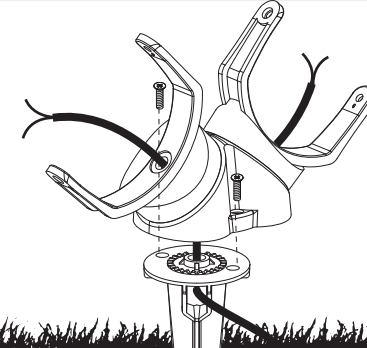

MINITOMMY 1L

TOMMY 1L

PAREDE / TETO / CHÃO

GROUND SPIKE

MINITOMMY 2L

TOMMY 2L

PAREDE / TETO / CHÃO

GROUND SPIKE