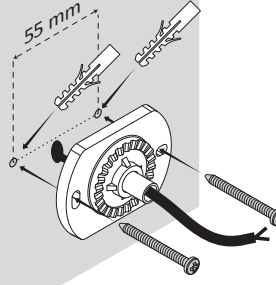

MINITOMMY 1L

TOMMY 1L

PAREDE / TETO / CHÃO