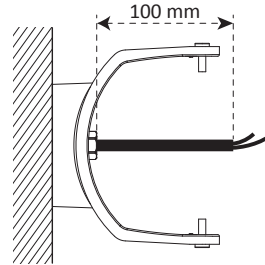

MINITOMMY 1L

TOMMY 1L

PAREDE / TETO / CHÃO