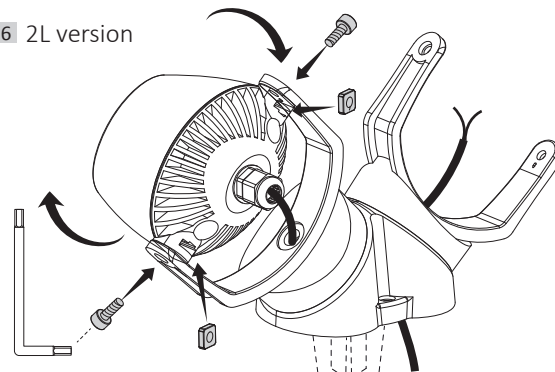

FOR IP66

MINITOMMY

GU10 LED

MINITOMMY-EL

6 1L version

6 2L version

TOMMY TOMMY-EL TOMMY-SQ

GX53 LED