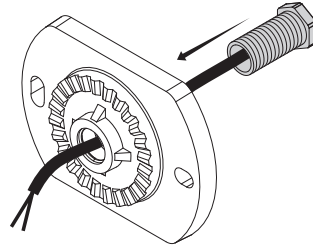

MINITOMMY 1L

TOMMY 1L

PAREDE / TETO / CHÃO