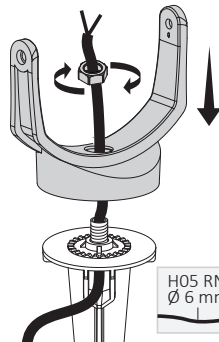

MINITOMMY 1L

TOMMY 1L

PAREDE / TETO / CHÃO

GROUND SPIKE

MINITOMMY 2L

TOMMY 2L

PAREDE / TETO / CHÃO

GROUND SPIKE