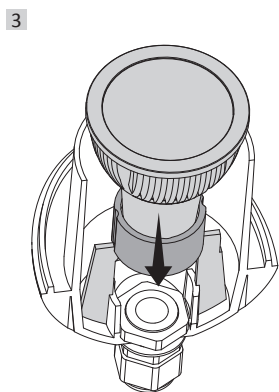

MINITOMMY 1L

TOMMY 1L

PAREDE / TETO / CHÃO

GROUND SPIKE

MINITOMMY 2L

TOMMY 2L

PAREDE / TETO / CHÃO

GROUND SPIKE

FOR IP66

MINITOMMY

GU10 LED

MINITOMMY-EL

6 1L version

6 2L version

TOMMY TOMMY-EL TOMMY-SQ

GX53 LED