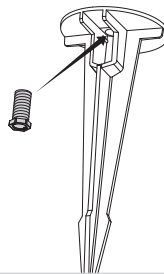

MINITOMMY 1L

TOMMY 1L

PAREDE / TETO / CHÃO

GROUND SPIKE

MINITOMMY 2L

TOMMY 2L

PAREDE / TETO / CHÃO

GROUND SPIKE