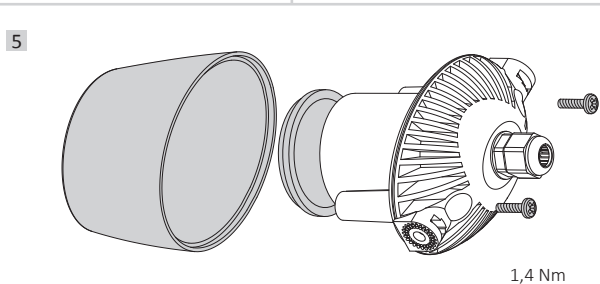

FOR IP66

MINITOMMY

GU10 LED

MINITOMMY-EL

6 1L version

6 2L version

TOMMY TOMMY-EL TOMMY-SQ

GX53 LED