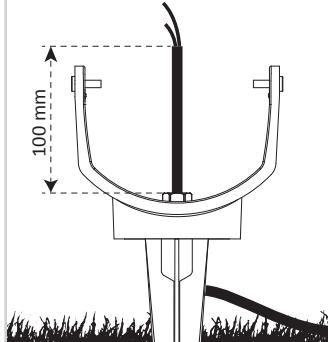

MINITOMMY 1L

TOMMY 1L

PAREDE / TETO / CHÃO

GROUND SPIKE

MINITOMMY 2L

TOMMY 2L

PAREDE / TETO / CHÃO

GROUND SPIKE