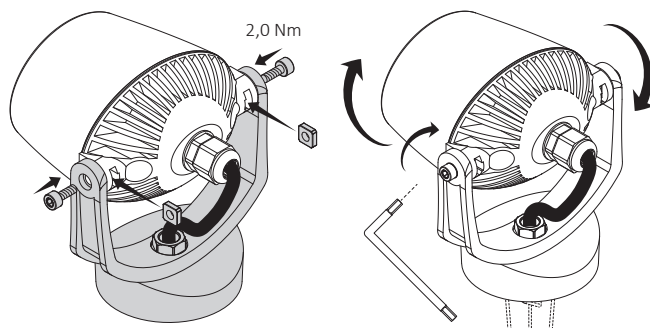

6 1L version