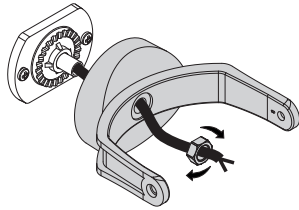

MINITOMMY 1L

TOMMY 1L

PAREDE / TETO / CHÃO