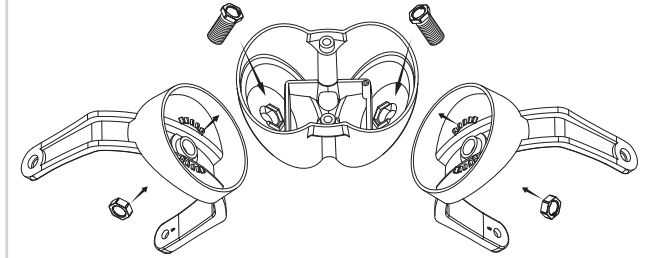

MINITOMMY 1L

TOMMY 1L

PAREDE / TETO / CHÃO

GROUND SPIKE

MINITOMMY 2L

TOMMY 2L

PAREDE / TETO / CHÃO

GROUND SPIKE