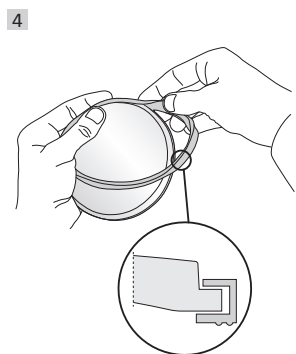

MINITOMMY 1L

TOMMY 1L

PAREDE / TETO / CHÃO

GROUND SPIKE

MINITOMMY 2L

TOMMY 2L

PAREDE / TETO / CHÃO

GROUND SPIKE

FOR IP66

MINITOMMY

GU10 LED

MINITOMMY-EL

6 1L version

6 2L version

TOMMY TOMMY-EL TOMMY-SQ

GX53 LED