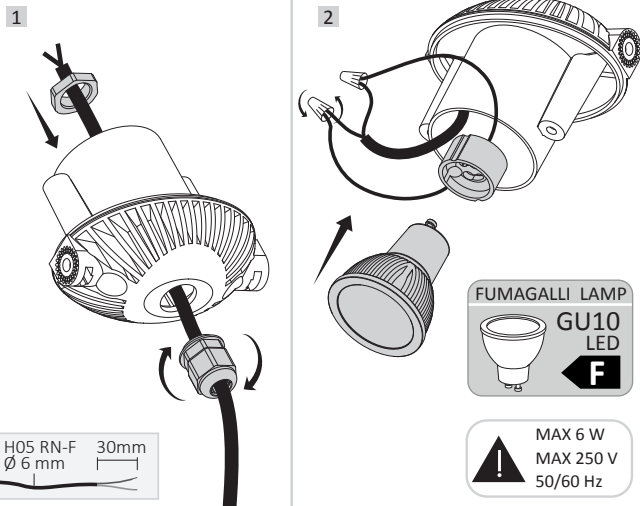

FOR IP66

MINITOMMY

GU10 LED

MINITOMMY-EL

6 1L version

6 2L version

TOMMY TOMMY-EL TOMMY-SQ

GX53 LED