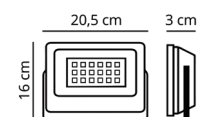

X2 SUPERVISION

IP65

Projector

P.V.P. 12,40 €

REF 2183034

- LED 1x50W (inc.)
- 5000 lm
- 2700 K
- 20,5x3x16cm
- Alumínio e Vidro