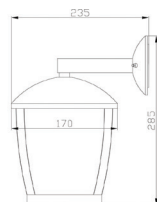

CLÁSSICOS

DRAVE

IP44

Aplique

P.V.P. 52,80 €

REF 116460109

- 💡 E27 1xMax.60W (não inc.)
- 📏 17x23,5x28cm
- 🔗 Alumínio+PC