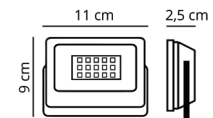

X2 ECOVISION PRISMA

IP65

Projector

P.V.P. 14,40 €

REF 229203

- LED 1x20W (inc.)
- 1600 lm
- 6400 K
- 11x2,5x9cm