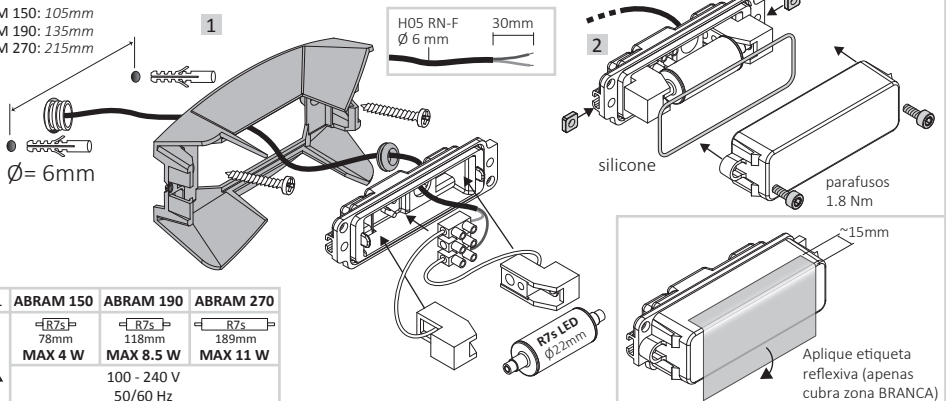

ABRAM - R7s LED

ABRAM 150: 105mm
ABRAM 190: 135mm
ABRAM 270: 215mm

MODEL	ABRAM 150	ABRAM 190	ABRAM 270
	↳ R7s ↴ 78mm	↳ R7s ↴ 118mm	↳ R7s ↴ 189mm
	MAX 4 W	MAX 8.5 W	MAX 11 W
	100 - 240 V	100 - 240 V	50/60 Hz