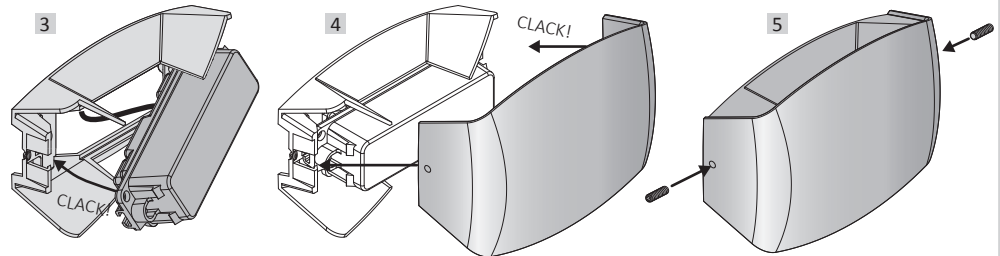

ABRAM UP&DOWN

MODEL:
Abram 150
Abram 190
Abram 270

C
MADE IN ITALY
www.fumagalli.it