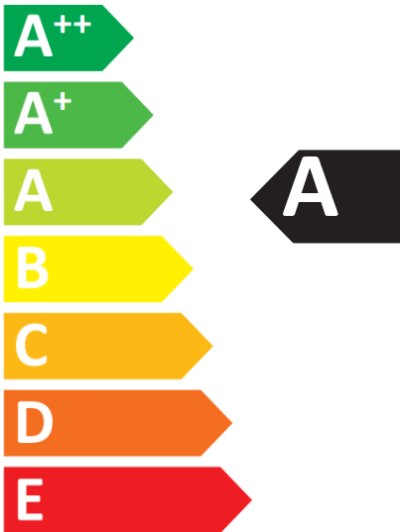

LUXRAM

*G5 T5 114,9cm High-Output 54W 2700K
5000lm - A

54W

kWh/1000h