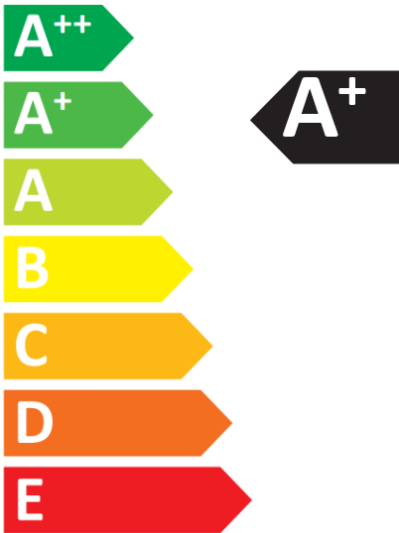

LUXRAM

*E14 R50 Value LED 230V 2.5W 3000K
200lm - A+

2,5W

kWh/1000h