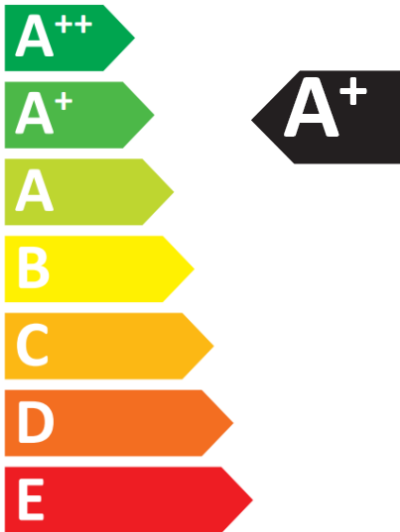

**LUXRAM**

\*E14 Esferica ValuePlus LED 230V 4W  
4000K 380lm-A+

---

---

**4W**

kWh/1000h