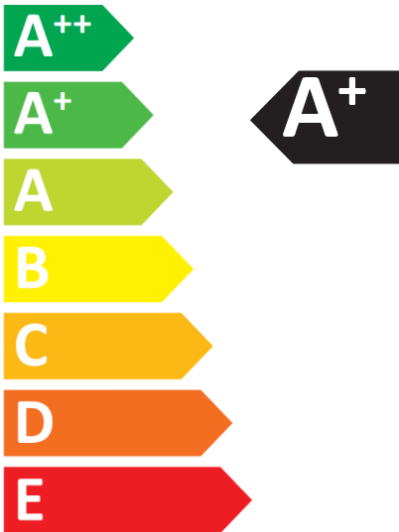

**LUMIT**

E27 Globo D.125 JOBIM LED 8W 2200K

Ambar - A+

---

---

**8W**

kWh/1000h