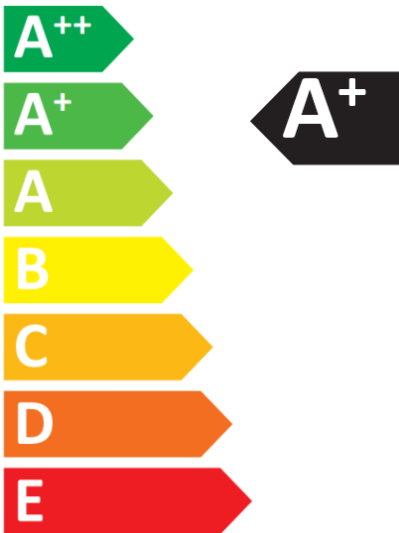

LUMIT

E27 Globo D.125 JOBIM LED 8W 2700K

Transp.- A+

8W

kWh/1000h