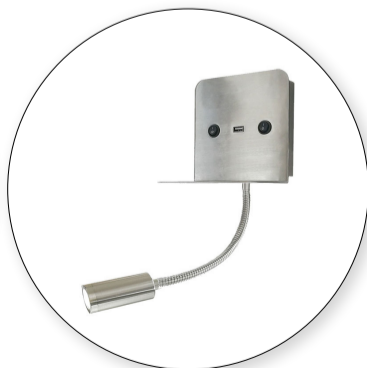

NOVIDADE

SÉRIE 9250 E 9252 — APLIQUES

LUMIT[®]

←
**LED 1X3W
210LM**
REF. 9250-BM
4000K | BRANCO

←
**LED 1X3W
210LM**
REF. 9250-NS
4000K | NÍQUEL

←
**LED 1X7W
490LM**
REF. 9252-BM
4000K | BRANCO

←
**LED 1X7W
490LM**
REF. 9252-NS
4000K | NÍQUEL